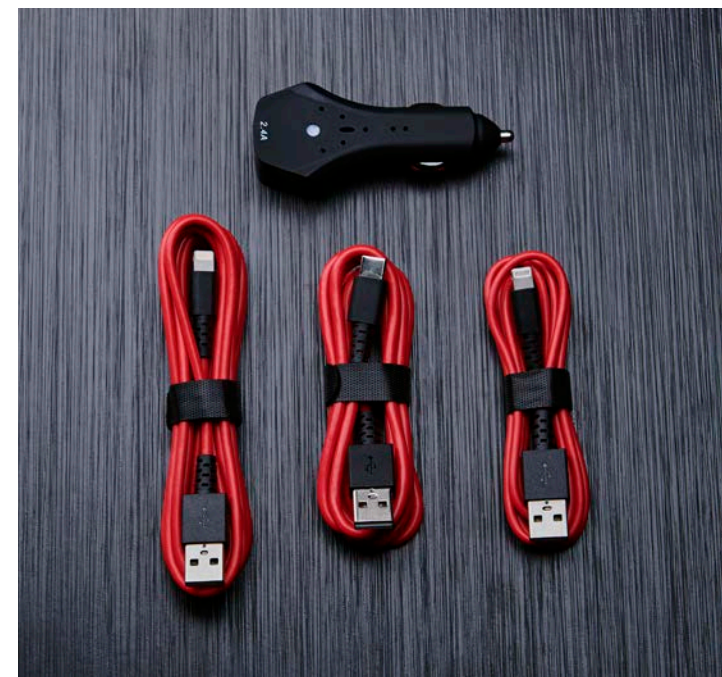

Frameless HomeLink® Mirror⁷

Frameless HomeLink® Mirror is battery-operated and helps provide easy entry and exit to your garage.

- Frameless Homelink® Mirror buttons are located under the mirror on the driver's side
- Mirror design complements the vehicles' interior
- Available for L/LE

Universal Tablet Holder⁸

Compatible with virtually all multimedia devices, it holds your tablet, phone, music or video player in place.

- Installs and removes in seconds—no tools required
- Durable construction with spring-loaded arms to hold your device in place
- Adjustable pivot/tilt enables passengers to view their device at eye level

Quick Charge Cable Package⁹

Quick charge cables are a convenient way to have your smart devices charged while on the go.

Contents:

- Dual Smart USB Cell Phone Charger
- iPhone® Lightning USB Cable - 3'
- iPhone® Lightning USB Cable - 6'
- USB-C to USB-A Cable - 3'